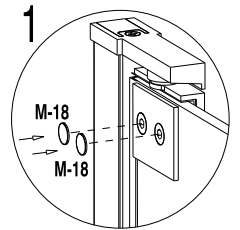

M-28  DIN 7982 4,2x32 2

M-30  3

B

B

B

EUROPEAN SYSTEMS SERVICES
contact@expertbath.com

13

UNE-EN 14428