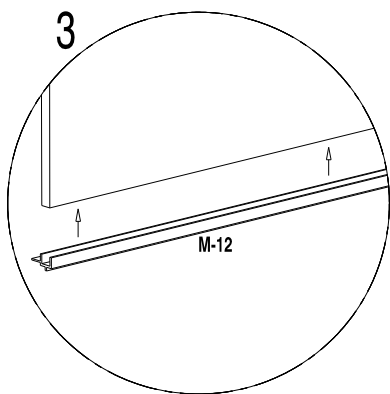

M-28  DIN 7982 4,2x32 2

M-30  3

B

B

B

EUROPEAN SYSTEMS SERVICES
contact@expertbath.com

13

UNE-EN 14428